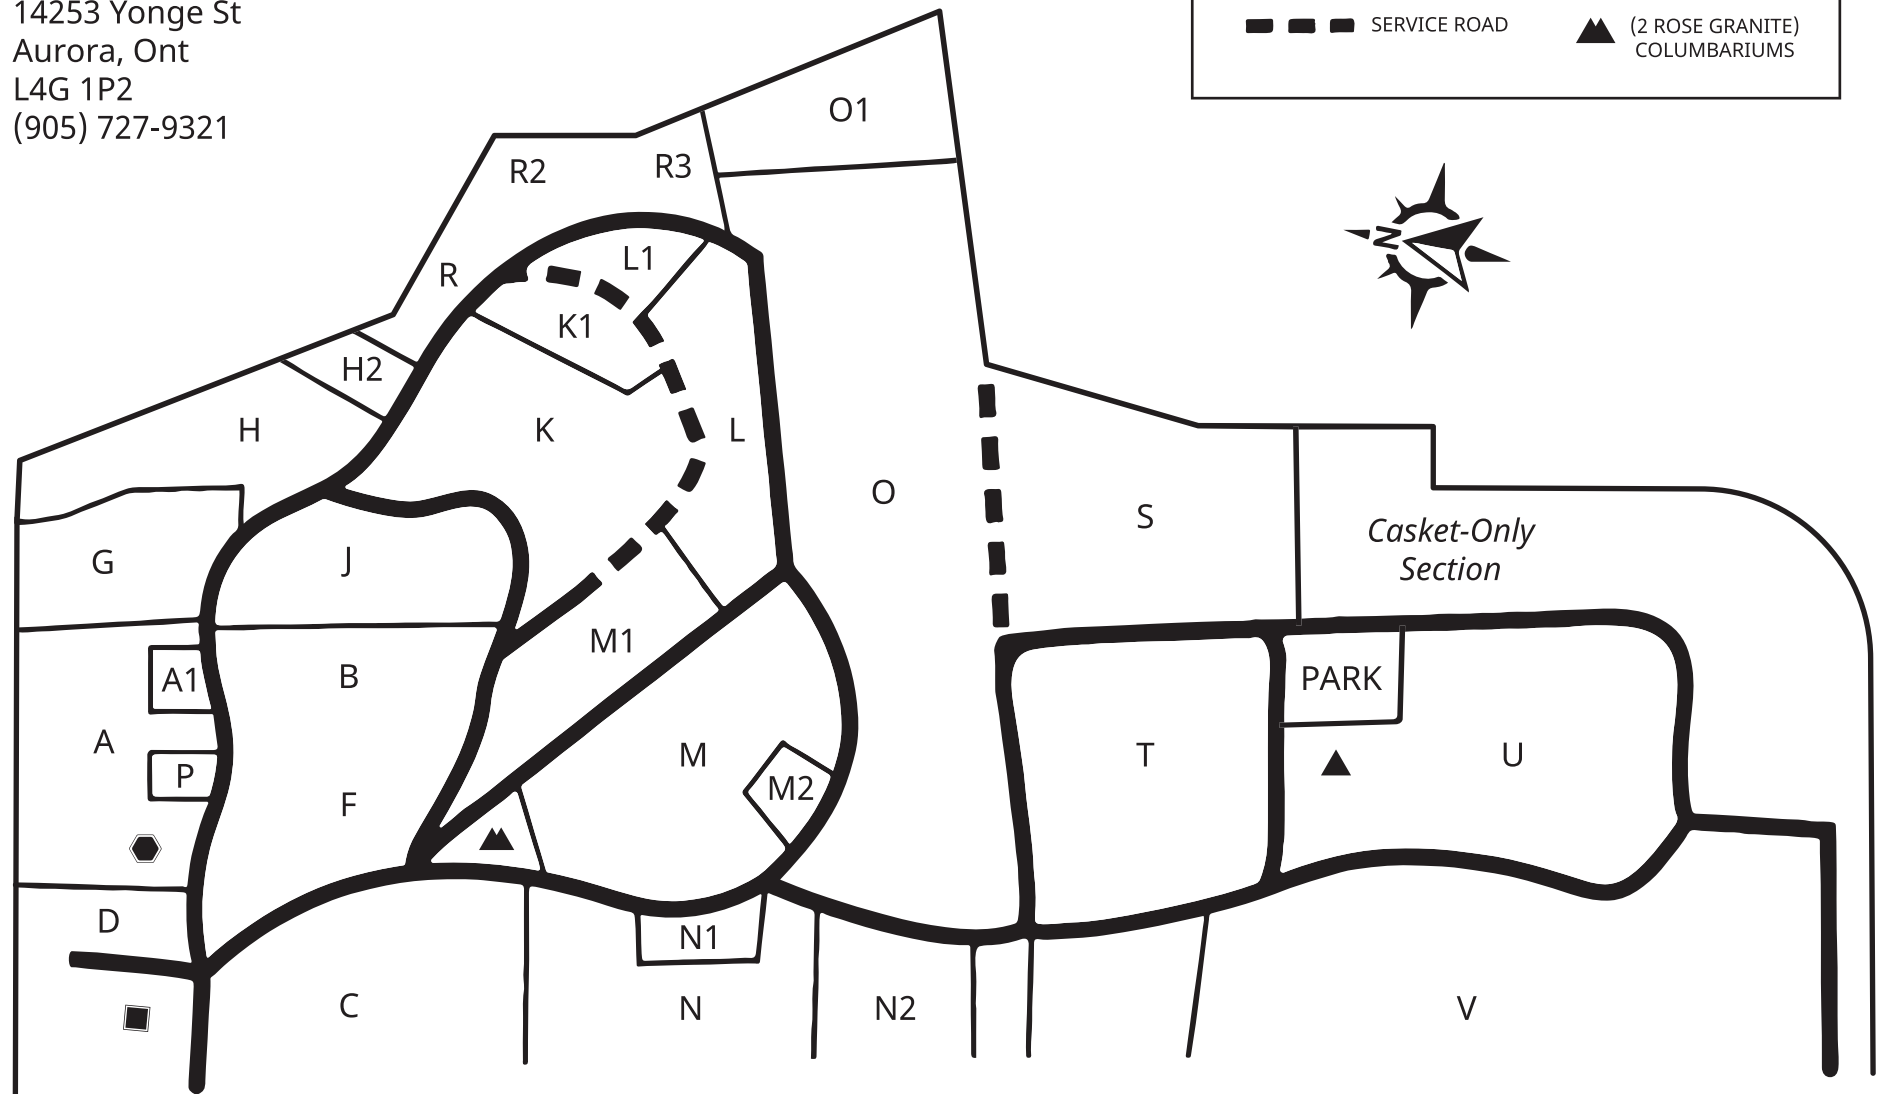

# Aurora Cemetery

TOWN OF AURORA  
REGIONAL MUNICIPALITY OF YORK

14253 Yonge St  
Aurora, Ont  
L4G 1P2  
(905) 727-9321

MAP LEGEND	
	SECTION BORDER
	PAVED ROAD
	SERVICE ROAD
	DEAD HOUSE
	KEEPER'S HOUSE
	(BLACK GRANITE) COLUMBARIUM
	(2 ROSE GRANITE) COLUMBARIUMS

MAIN ENTRANCE

YONGE ST.